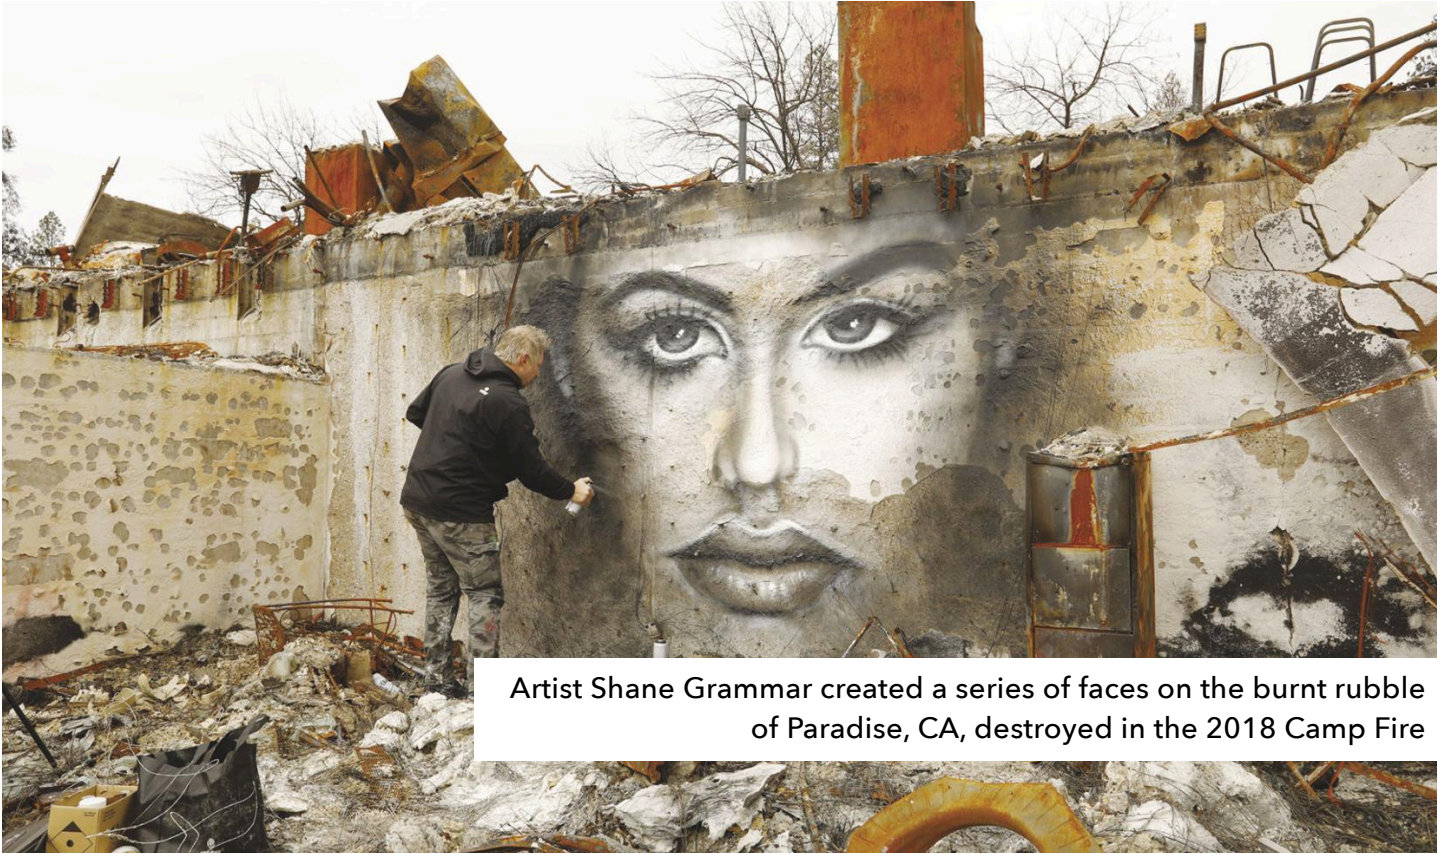

MEANING OF LIFE LUNCH

Artist Shane Grammar created a series of faces on the burnt rubble of Paradise, CA, destroyed in the 2018 Camp Fire

FIRE

OCTOBER 8
& every Thursday after

Is there a philosophy of fire? This online quarter of MoL Lunch will focus on fire in its wide-ranging aspects: as an element, tool, as flaming anger, evil, heat, destruction, renewal, ritual, among many other interpretations. Each week we'll send around something about fire (hopefully provided by you!)—an image, news article, a concept, etc.—to spur our conversation about the Meaning of Life and fire.

WHEN: noon-1:00 pm every Thursday on Zoom

WHERE: ZOOM; Bring your own lunch and log in (come and go as you need) <https://uci.zoom.us/j/98091127287>

WHO: Anyone! Students, faculty, staff—interested in the intersection of fire, philosophy, society, ecology, religion & meaning. No preparation needed to attend.