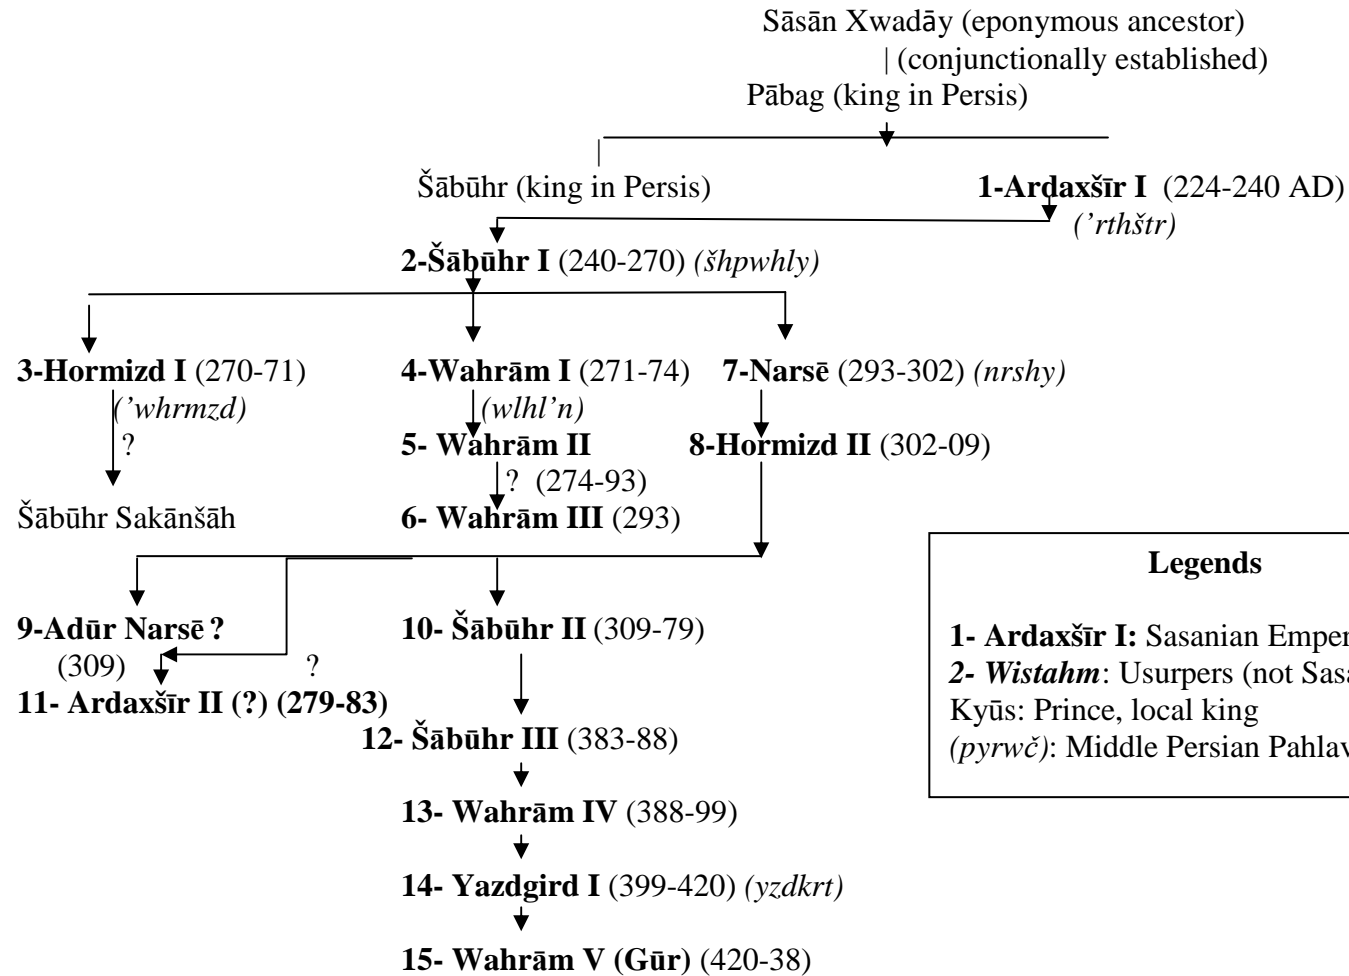

Sasanian Family Tree

Legends

1- Ardaxšīr I: Sasanian Emperors
2- Wistahm: Usurpers (not Sasanian)
 Kyūs: Prince, local king
 (*pyrwč*): Middle Persian Pahlavi form